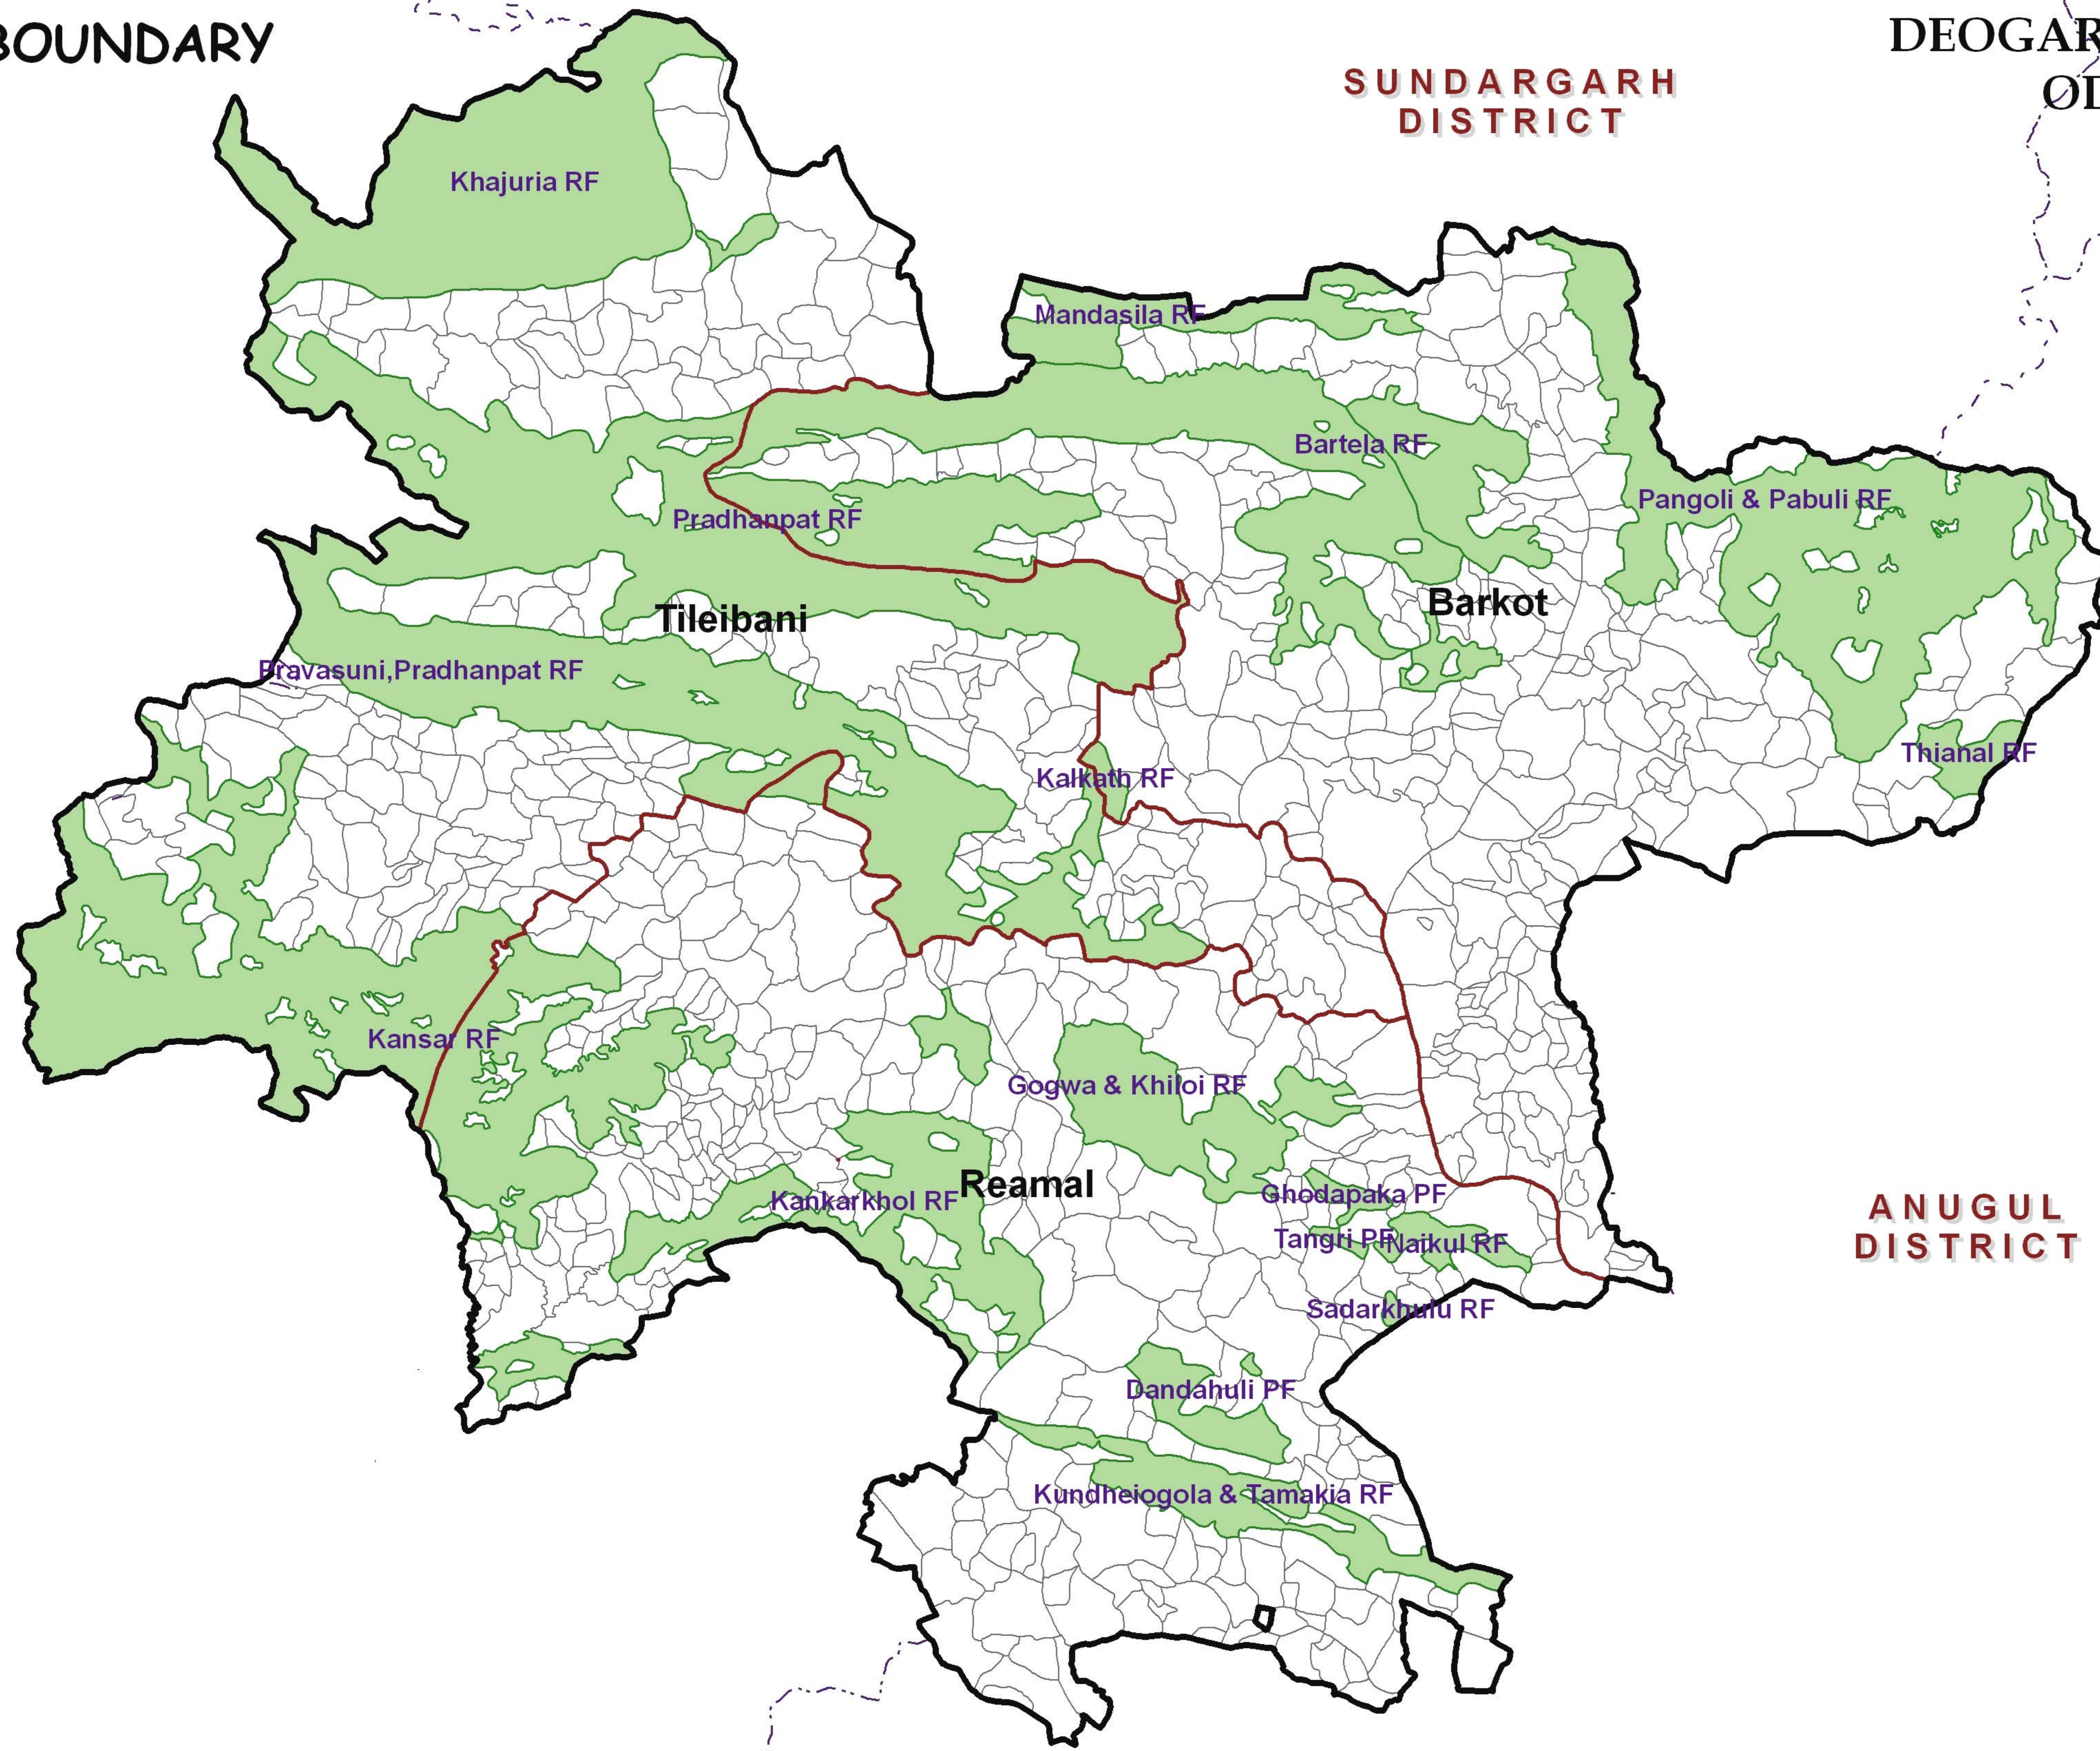

**FOREST BOUNDARY**

**SUNDARGARH DISTRICT**

**DEOGARH DISTRICT  
ODISHA**

**KEONJHAR DISTRICT**

**SAMBALPUR DISTRICT**

**ANUGUL DISTRICT**

**INDIA**

**ODISHA**

**LEGEND**

 Forest Boundary

 District Boundary  
 Block Boundary

Map Composed By:  
GIS Division,  
NIC, Bhubaneswar

SCALE: